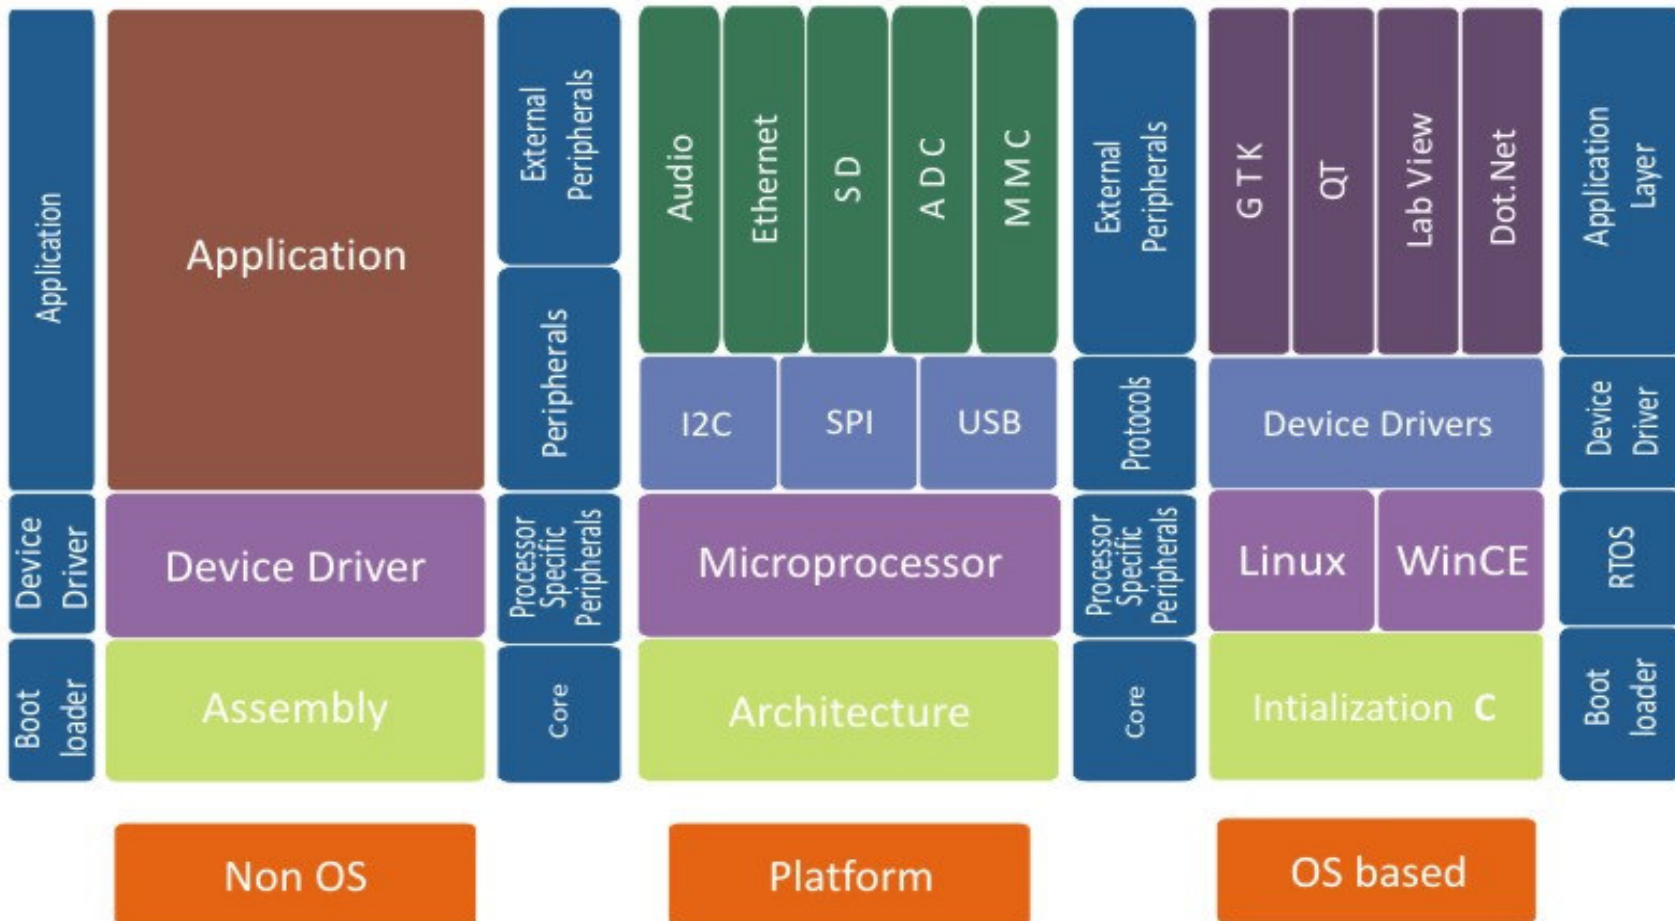

Big Dreams
Better Tomorrow

Innovate

Innovate Software Solutions Pvt Ltd ■

- Founded in 2001
- [Innovate Software Solutions Pvt. Ltd.](http://www.innovatesolutions.net) is a leading provider of Single Board Computer, OEM Boards and embedded systems technology solutions for the ARM and MIPS architectures.
- We offer industrial solutions for Handhelds ,Instrumentation, Kiosk, Digital Signage, Industrial Automation to name a few.
- Develops, markets and supports engineering solutions Embedded applications.
- Shaping Tomorrow Today
- Get a Company Presentation from this Link
- http://www.innovatesolutions.net/images/flash_profile.swf

Big Dreams
Better Tomorrow

Innovate

INNOVATE ARM 926

Innovate ARM 926 Platform

Innovate

Big Dreams
Better Tomorrow

Innovate

INNOVATE ARM 926

Innovate Academic Plan

Innovate

Big Dreams
Better Tomorrow

Innovate

INNOVATE ARM 926

How Innovate can help Engineering Institutions /Students

Innovate

Innovate ARM Platforms

Text Books on ARM Architecture

Experiments on Innovate ARM 926 platforms

Innovate Eclipse IDE –cross compilers/linkers

Video Tutorials –Device driver fundamentals

Workshops/Trainings

Modules –Wi-Fi ,Zigbee